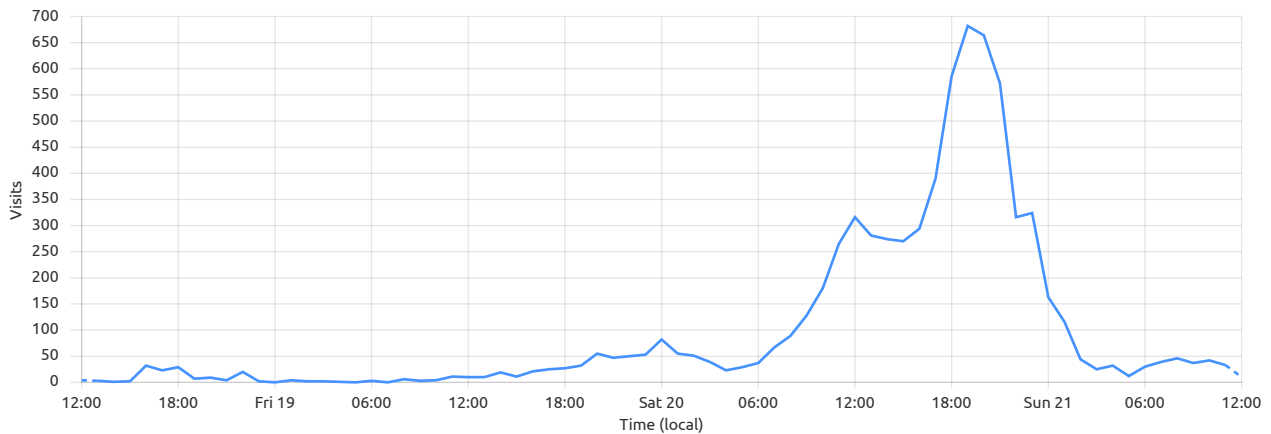

Web Analytics for all sites

Aug 18th 2022 12:25 (UTC +08:00) → Aug 21st 2022 12:25 (UTC +08:00)

Filters:

Host equals dt.systemphoenix.net

Visits summary

When someone navigates to your website, either directly or from an external referer. One visit can consist of multiple page views.

All [Referer](#) [Host](#) [Country](#) [Path](#) [Browser](#) ...

Total

7.17k

● dt.systemphoenix.net

7.17k

Visits by country

Malaysia	7.02k
Singapore	127
Unknown states, other entities or organizations	9
Thailand	4
United States	4
Brunei Darussalam	4
Cambodia	3
Indonesia	1
China	1